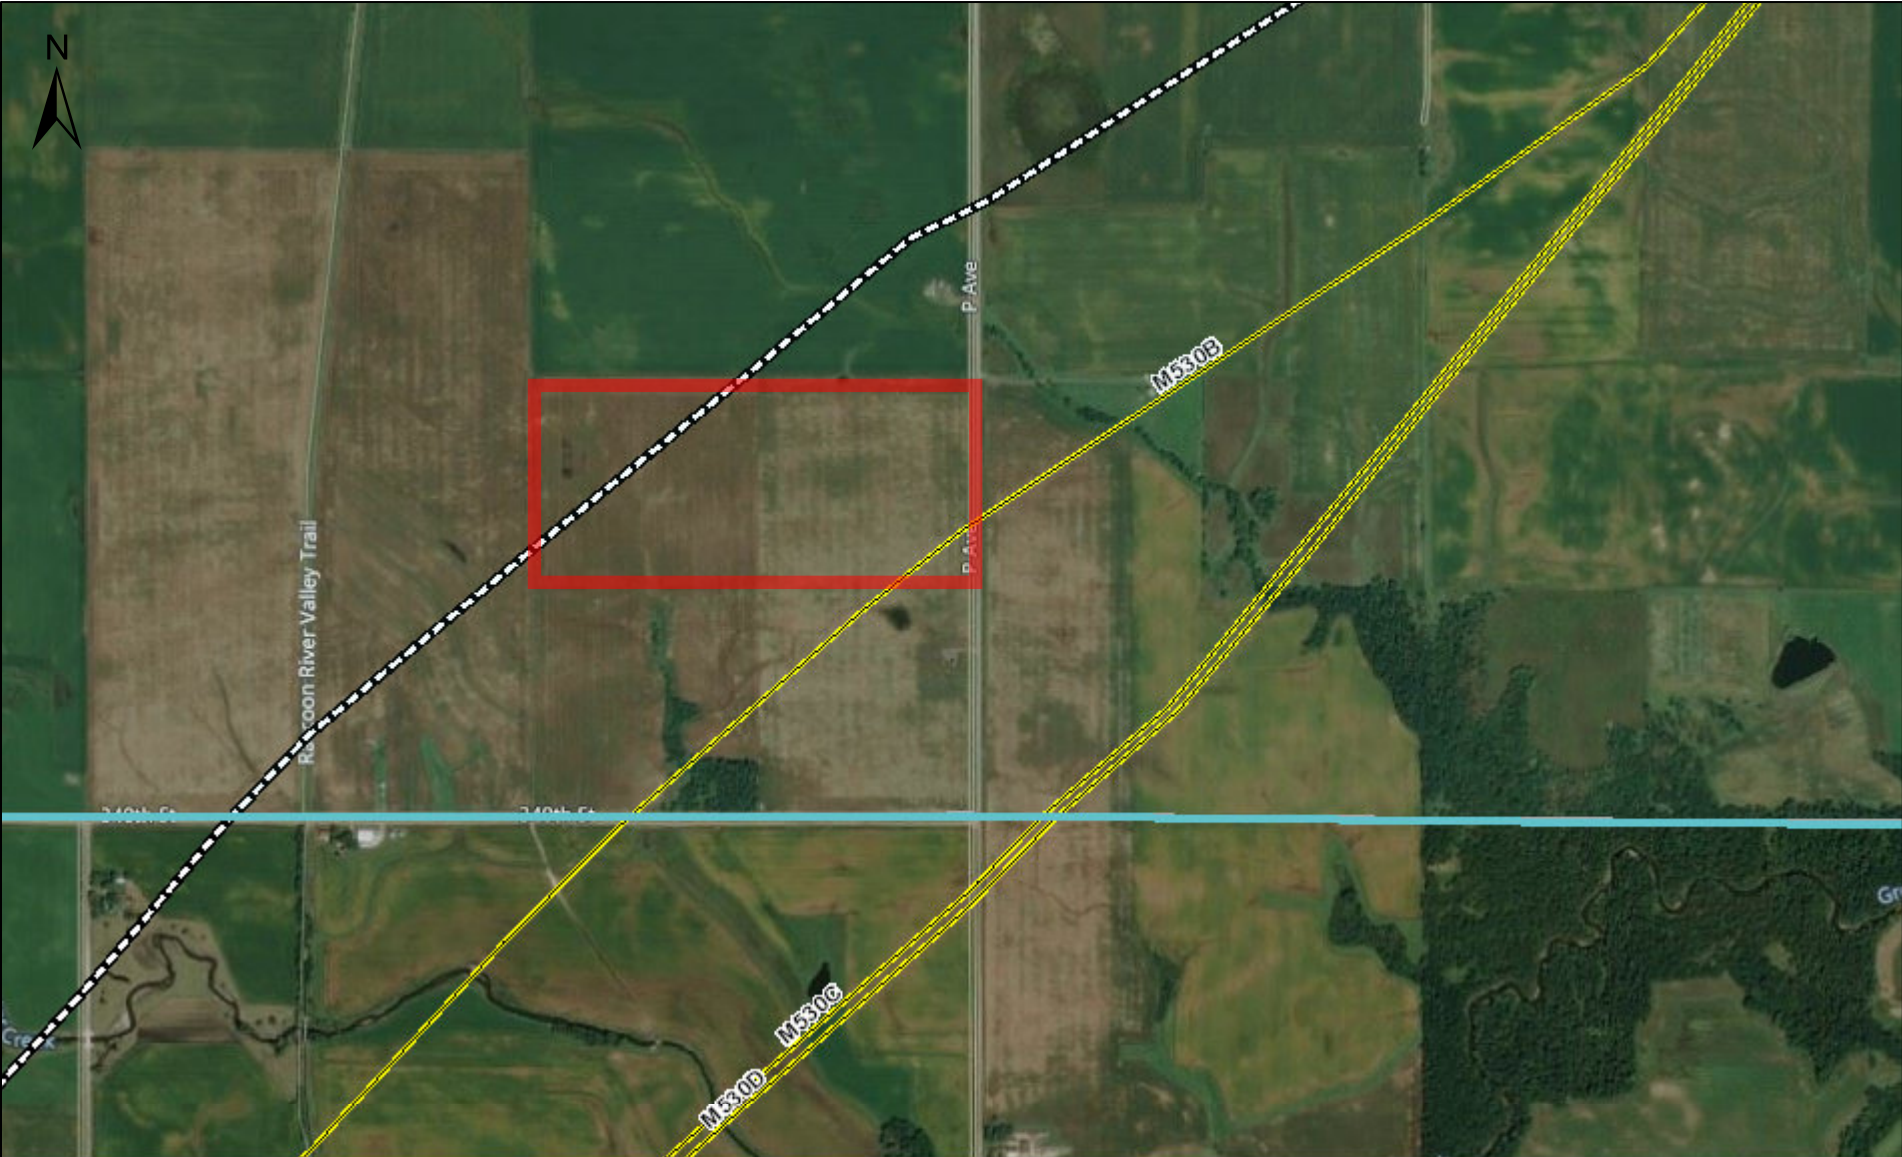

Northern Natural Gas

This map is and shall remain the property of Northern Natural Gas Company and is provided to you for general informational purposes only. It may not be used, distributed or reproduced for any other purpose without prior written consent of Northern. This map depicts the approximate location of certain Northern Natural Gas facilities, but should not be used for line locating purposes. Please call the state one-call toll free number to arrange for the marking of underground facilities at no charge. In case of a natural gas emergency involving Northern's facilities, dial 911 and Northern's Operations Communication Center at 888-367-6671.